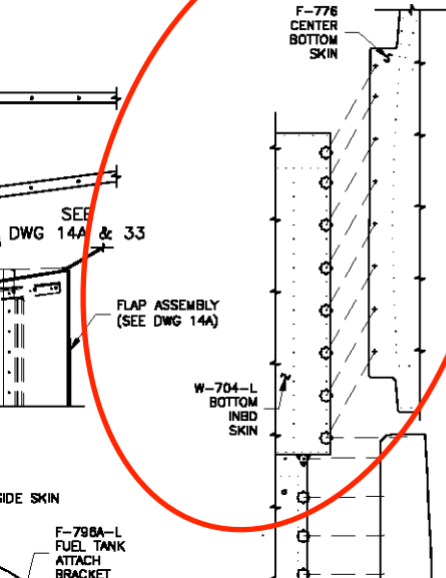

WING INCIDENCE

NO SCALE

LEGEND

K1000-08 PLATENUT
AN509-8R8 SCREW

AN426AD3-4.5

ALL PLATENUT TO WING
RIB TO WING WALK DOU
TO WING SKIN RIVETS